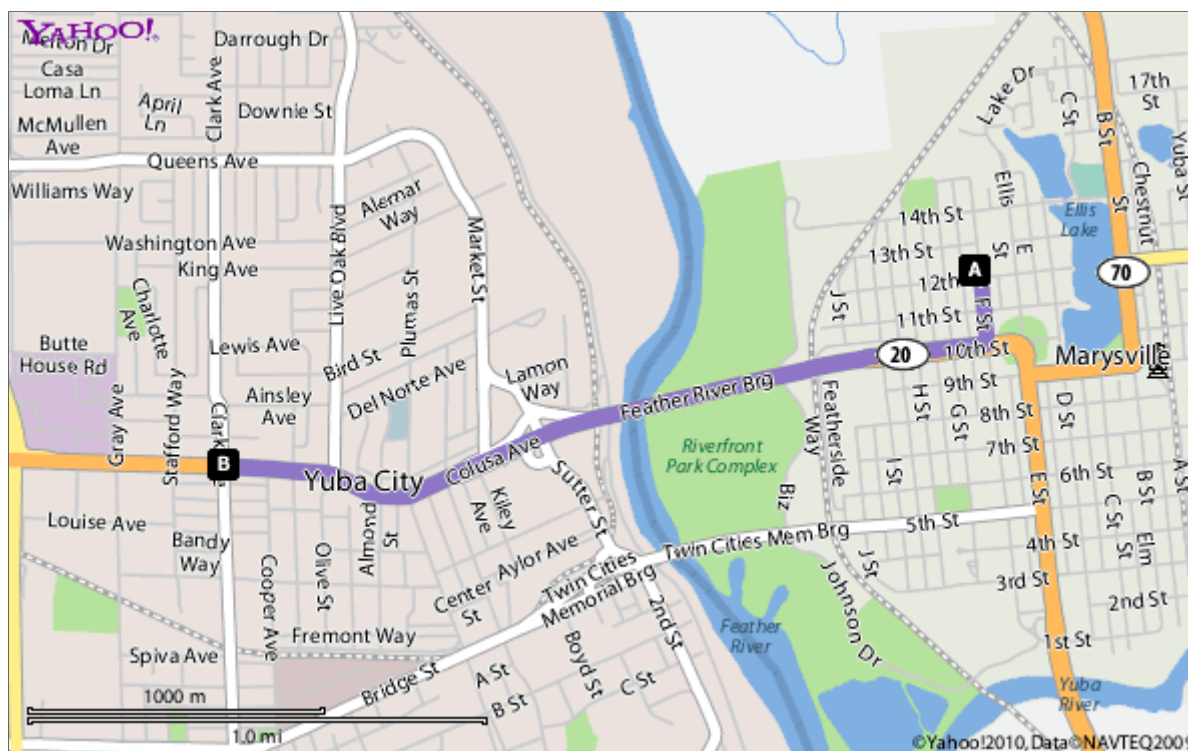

Directions to 1001 Clark Ave, Yuba City, CA 95991-3314 -

Total Time: 5 mins, Total Distance: 2.01 mi

	Distance
A 1. Start at 1220 F ST, MARYSVILLE going toward 12TH ST	go 0.17 mi
2. Turn R on 10TH ST(CA-20 W)	go 0.43 mi
3. Continue to follow CA-20 W	go 1.4 mi
4. Turn R on CLARK AVE	go 39 ft
B 5. Arrive at 1001 CLARK AVE, YUBA CITY, on the R	

Time: 5 mins, Distance: 2.01 mi

When using any driving directions or map, it's a good idea to do a reality check and make sure the road still exists, watch out for construction, and follow all traffic safety precautions. This is only to be used as an aid in planning.